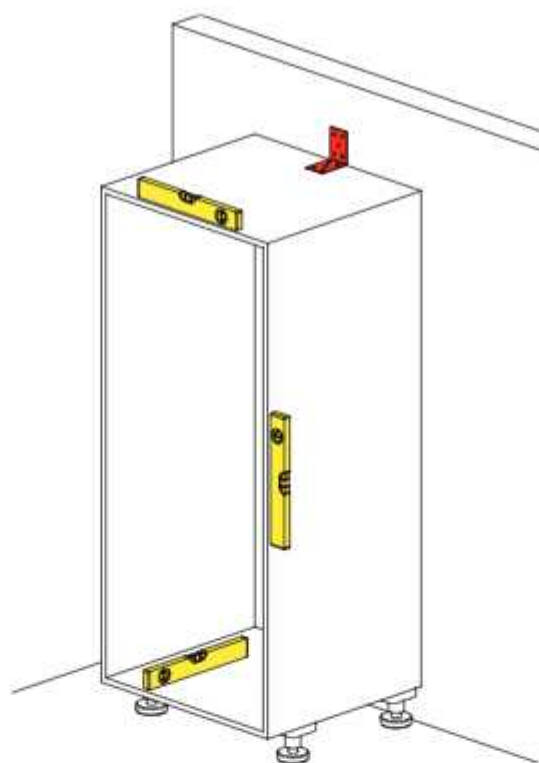

+

max.
5 kg
11 lbs

max.
20 kg
44 lbs

CONERO

Organizer 72 H 475

1

$$CW_{\min.} = L_{\text{Pipe}} + 79 \text{ mm (3 1/8")}$$

$$CW_{\max.} = L_{\text{Pipe}} + 139 \text{ mm (5 1/2")}$$