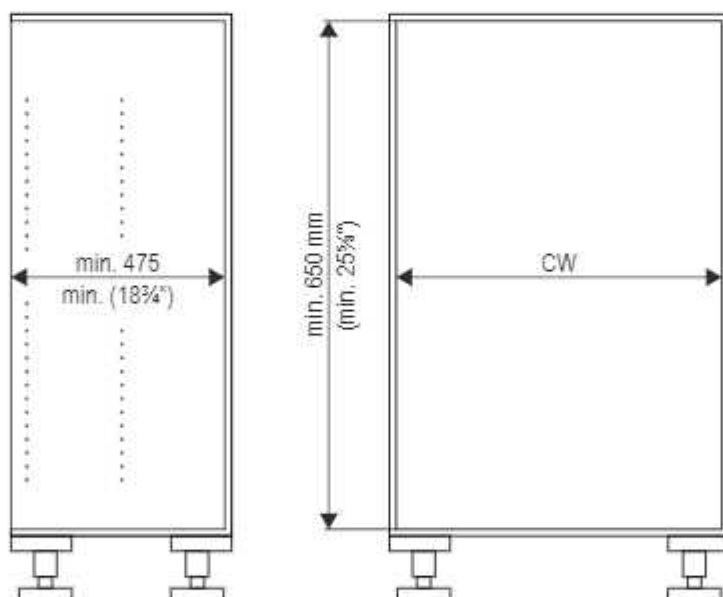

+

max.
5 kg
11 lbs

max.
20 kg
44 lbs

CONERO

Organizer 72 H 475

1

$$CW_{\min.} = L_{\text{Pipe}} + 79 \text{ mm (3 1/8")}$$

$$CW_{\max.} = L_{\text{Pipe}} + 139 \text{ mm (5 1/2")}$$