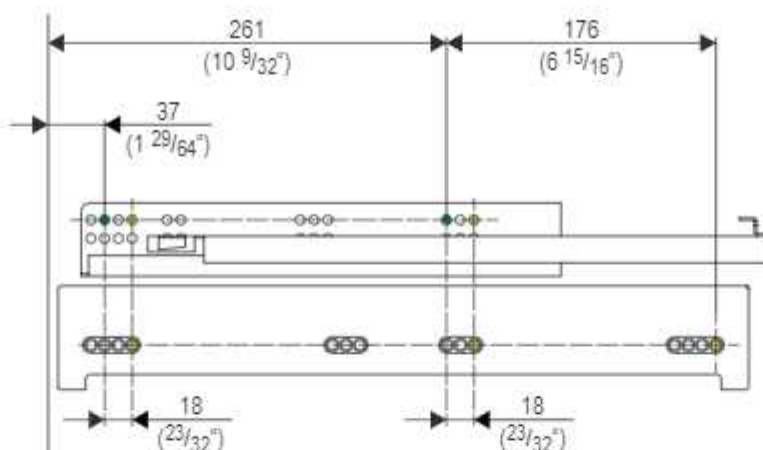

CONERO

Organizer 72 H 475

2