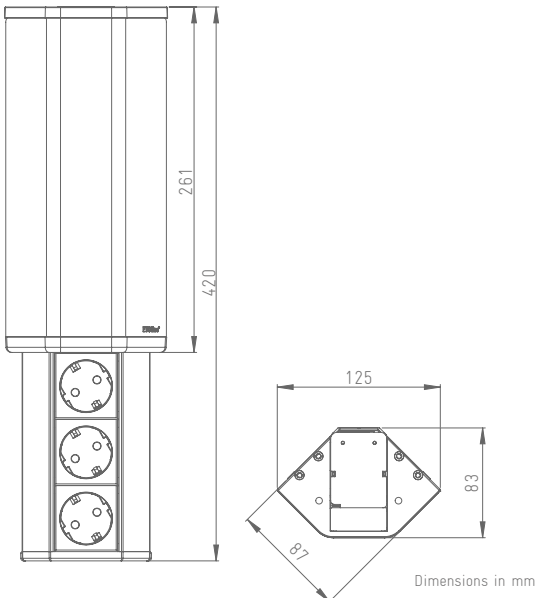

# EVoline® V-Port

reddot design award  
winner 2015

Connectivity for corners everywhere.

# EVoline® V-Port

In kitchens, you often find unused space underneath a wall cabinet, in corners and next to tall cupboards. This is where the EVoline V-Port can be installed.

In its closed position, the V-Port is concealed behind a discreet and elegant aluminium cover in stainless steel optics. A gentle touch releases a multiple socket rail. As option available with USB charger.